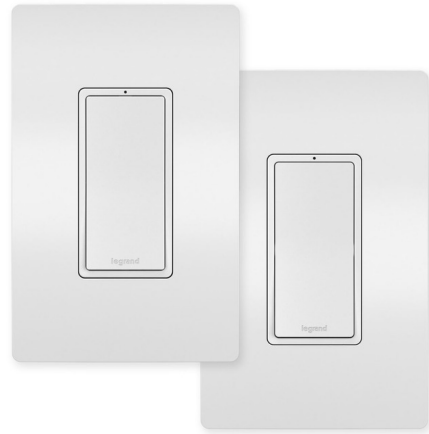

## Radiant Easy 3-Way Switch Kit By Legrand Radiant

### Description

The radiant Easy 3 Way Switch Kit easily adds control of a light or fixture from a second location, even in locations without 3-way wiring. To start, replace the existing light switch with the kit's radiant Switch (wired), then use the included battery powered radiant Wireless Switch to add another point of control. The Wireless Switch mounts to any wall or surface, without cutting, wiring or tools. The devices come pre-paired, letting you add multi-location control in seconds. Includes screwless wall plates. To add enhanced functionality simply add a Smart Gateway with Netatmo and use the Legrand Home + Away app for control from anywhere..and more.

Shown in white

### Specifications

COLOR	N/A
BODY FINISH	White
WATTAGE	N/A
DIMMER	N/A
DIMENSIONS	N/A
BULB	N/A
COUNTRY OF ORIGIN	China

CLICK TO VIEW PRODUCT

Notes: