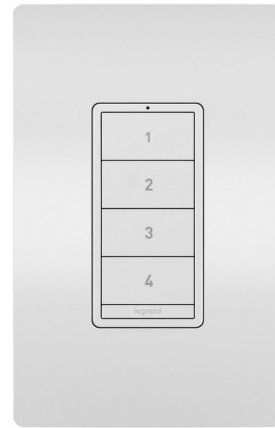

## Radiant Wireless Smart Scene Controller with Netatmo

By Legrand Radiant

### Description

The Radiant Wireless Smart Scene Controller lets you set the exact lighting you need, from anywhere, adding safety and convenience to your home. Netatmo technology provides an ideal solution for larger homes with many smart products. Start with the Smart Gateway (sold separately) to establish a robust and dedicated mesh network, then add smart switches, dimmers and outlets to build a solution that perfectly fits a home's unique space and needs. Use this battery-operated smart scene switch to control up to four full lighting scenes with one touch. The Smart Scene Controller can be added to any wall with no wires or tools needed. Easily create and manage scenes from your smartphone or tablet using the Legrand Home + Control app. Must be used in conjunction with installed Smart Switches, Dimmers and/or Outlets with Netatmo. Compatible with other smart products through Amazon Alexa, Google Assistant and Apple HomeKit, as well as with home automation systems. Note: Smart Gateway is required and sold separately. Screwless wall plate included.

### Specifications

COLOR	N/A
BODY FINISH	White
WATTAGE	N/A
DIMMER	N/A
DIMENSIONS	3.15"W x 4.96"H
BULB	N/A
COUNTRY OF ORIGIN	China

Shown in white

CLICK TO VIEW PRODUCT

Notes: