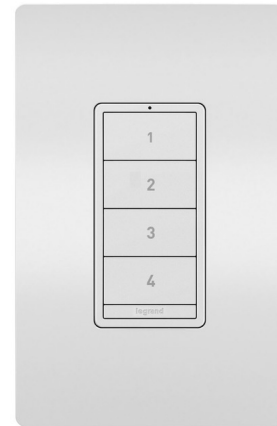

## Radiant Wireless Smart Scene Controller with Netatmo

By Legrand Radiant

### Description

The Radiant Wireless Smart Scene Controller lets you set the exact lighting you need, from anywhere, adding safety and convenience to your home. Netatmo technology provides an ideal solution for larger homes with many smart products. Start with the Smart Gateway (sold separately) to establish a robust and dedicated mesh network, then add smart switches, dimmers and outlets to build a solution that perfectly fits a home's unique space and needs. Use this battery-operated smart scene switch to control up to four full lighting scenes with one touch. The Smart Scene Controller can be added to any wall with no wires or tools needed. Easily create and manage scenes from your smartphone or tablet using the Legrand Home + Control app. Must be used in conjunction with installed Smart Switches, Dimmers and/or Outlets with Netatmo. Compatible with other smart products through Amazon Alexa, Google Assistant and Apple HomeKit, as well as with home automation systems. Note: Smart Gateway is required and sold separately. Screwless wall plate included.

### Specifications

|                   |                 |
|-------------------|-----------------|
| COLOR             | N/A             |
| BODY FINISH       | White           |
| WATTAGE           | N/A             |
| DIMMER            | N/A             |
| DIMENSIONS        | 3.15"W x 4.96"H |
| BULB              | N/A             |
| COUNTRY OF ORIGIN | China           |