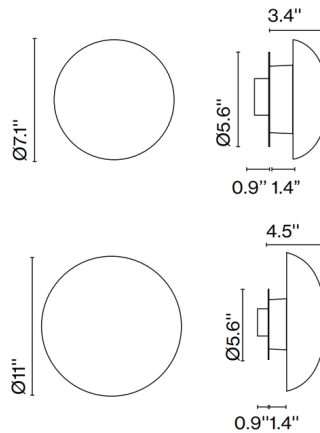

Specifications

COLOR	N/A
BODY FINISH	Polished Stainless Steel
WATTAGE	8.7W
DIMMER	Low Voltage Electronic
DIMENSIONS	7.1"W x 7.1"H x 3.4"D
INTEGRATED LED MODULE	1x LED/8.7W/120V LED
COUNTRY OF ORIGIN	Spain

Technical Information

COLOR RENDERING	90 CRI
LAMP COLOR	2700K
LUMENS/WATT	10.23
LUMINOUS FLUX	89 lumens

Shown in polished stainless steel

CLICK TO VIEW PRODUCT

Notes: