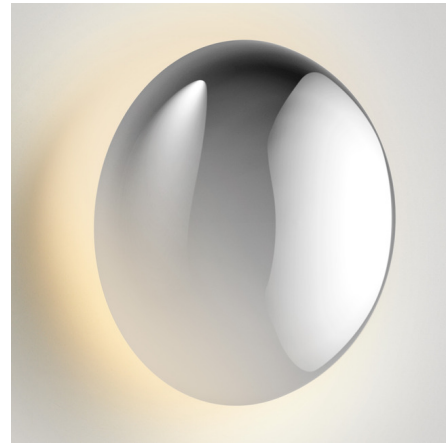

Lightology

lightology.com
866-954-4489
07-07-26

Project: _____
 Company: _____
 Location: _____ Fixture Type: _____
 SPEC #: **MAR1450598**
 Approved On: _____ Approved By: _____

Babila Outdoor Wall Light By Maset

Description

Featuring a sleek, modern silhouette, the Babila Outdoor Wall Light perfectly matches a material to the design. The disc shade is mounted off the wall to create the illusion of weightless floating, and when illuminated, it provides a soft glow. Whether polished matte, this sconce is sure to add style to an outdoor space.

Specifications

COLOR	N/A
BODY FINISH	Polished Stainless Steel
WATTAGE	8.7W
DIMMER	Low Voltage Electronic
DIMENSIONS	7.1"W x 7.1"H x 3.4"D
INTEGRATED LED MODULE	1x LED/8.7W/120V LED
COUNTRY OF ORIGIN	Spain

Technical Information

COLOR RENDERING	90 CRI
LAMP COLOR	2700K
LUMENS/WATT	10.23
LUMINOUS FLUX	89 lumens

Shown in polished stainless steel

CLICK TO VIEW PRODUCT

Notes: