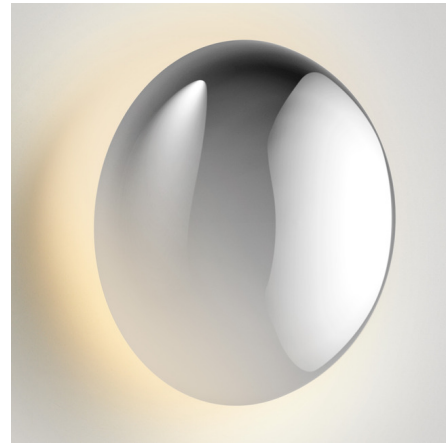

Lightology

lightology.com
866-954-4489
04-25-26

Project: _____
 Company: _____
 Location: _____ Fixture Type: _____
 SPEC #: **MAR1450598**
 Approved On: _____ Approved By: _____

Babila Outdoor Wall Light By Maset

Description

Featuring a sleek, modern silhouette, the Babila Outdoor Wall Light perfectly matches a material to the design. The disc shade is mounted off the wall to create the illusion of weightless floating, and when illuminated, it provides a soft glow. Whether polished matte, this sconce is sure to add style to an outdoor space.

Specifications

COLOR	N/A
BODY FINISH	Polished Stainless Steel
WATTAGE	8.7W
DIMMER	Low Voltage Electronic
DIMENSIONS	7.1"W x 7.1"H x 3.4"D
INTEGRATED LED MODULE	1x LED/8.7W/120V LED
COUNTRY OF ORIGIN	Spain

Technical Information

COLOR RENDERING	90 CRI
LAMP COLOR	2700K
LUMENS/WATT	10.23
LUMINOUS FLUX	89 lumens

Shown in polished stainless steel

CLICK TO VIEW PRODUCT

Notes: