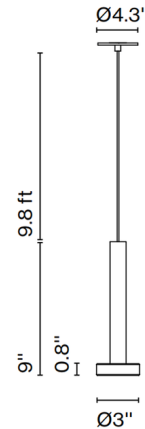

CLICK TO VIEW PRODUCT

Notes: