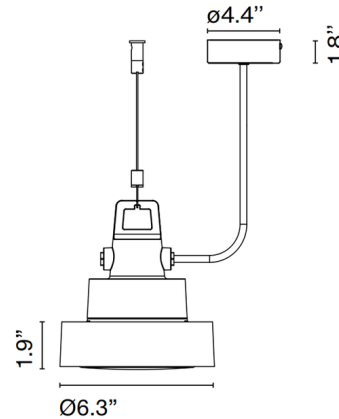

Shown in black / opal

Specifications

COLOR	Opal
BODY FINISH	Black
WATTAGE	8W
DIMMER	Not Dimmable
DIMENSIONS	6.29"W x 6.69"H
INTEGRATED LED MODULE	1 x LED/8W/120V LED
COUNTRY OF ORIGIN	Spain

Technical Information