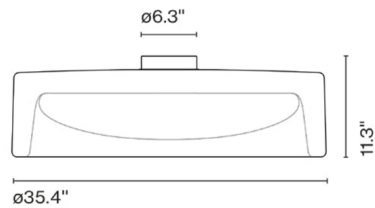

CLICK TO VIEW PRODUCT

Notes: