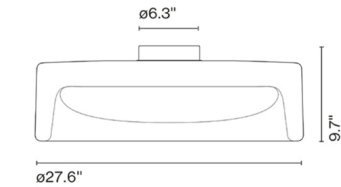

CLICK TO VIEW PRODUCT

Notes: