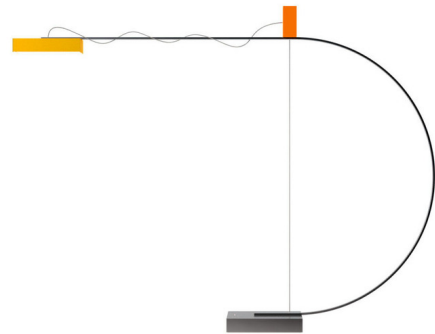

By Nemo

Description

The Cupido Table Lamp embodies a love story between mass and line, expressing the romantic tension that results from the fusion of these two elements. Its characteristic arc recalls the image of Cupid's bow, symbolizing a deep and passionate bond, creating a balance between elegance and visual strength. Aluminum and inox in yellow and orange.

Specifications

COLOR N/A
BODY FINISH Multicolor
WATTAGE 2W
DIMMER Included
DIMENSIONS 25.2"W x 20.08"H x 2.36"D
INTEGRATED LED MODULE 1 x LED/2W/120V LED
COUNTRY OF ORIGIN Italy

Technical Information

LAMP COLOR 3000K
LUMENS/WATT 235.00
LUMINOUS FLUX 470 lumens