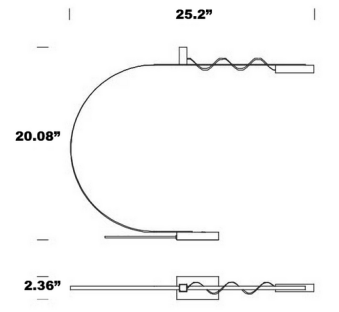

CLICK TO VIEW PRODUCT

Notes: