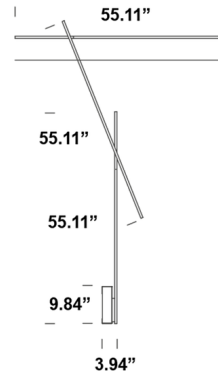

Specifications

COLOR N/A
BODY FINISH Red
WATTAGE 26W
DIMMER Included
DIMENSIONS 55.11"W x 55.11"H x 3.94"D
INTEGRATED LED MODULE 1 x LED/26W/120V LED
COUNTRY OF ORIGIN Italy

Technical Information

LAMP COLOR 2700K
LUMENS/WATT 73.85
LUMINOUS FLUX 1920 lumens

Shown in red

CLICK TO VIEW PRODUCT

Notes: