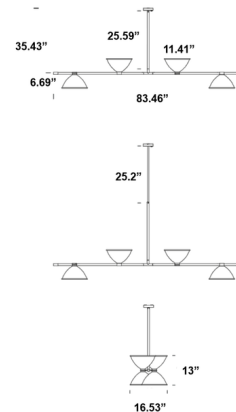

Specifications

COLOR N/A
BODY FINISH Black
WATTAGE 36W
DIMMER Standard 120V
DIMENSIONS 83.46"L x 11.41"W x 35.43"H
BULB NOT INCLUDED 4 x A19/Medium (E26)/9W/120V LED
COUNTRY OF ORIGIN Italy

Technical Information

PRODUCT DIMENSIONS Min / Max Overall Height: 35.43" / 60.63"

Shown in black

CLICK TO VIEW PRODUCT

Notes: