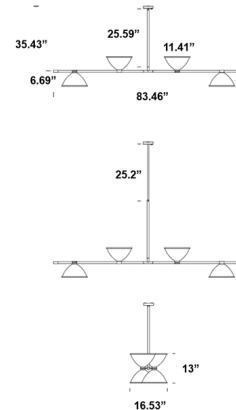

Specifications

COLOR N/A
BODY FINISH Black
WATTAGE 36W
DIMMER Standard 120V
DIMENSIONS 83.46"L x 11.41"W x 35.43"H
BULB NOT INCLUDED 4 x A19/Medium (E26)/9W/120V LED
COUNTRY OF ORIGIN Italy

Technical Information

PRODUCT DIMENSIONS Min / Max Overall Height: 35.43" / 60.63"

Shown in black

CLICK TO VIEW PRODUCT

Notes: