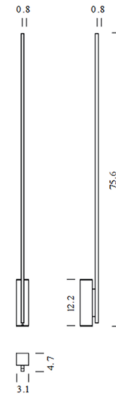

Specifications

COLOR	N/A
BODY FINISH	White
WATTAGE	42W
DIMMER	Included
DIMENSIONS	3.1"W x 75.6"H x 4.7"D
INTEGRATED LED MODULE	1 x LED/42W/120V LED
COUNTRY OF ORIGIN	Italy

Technical Information

COLOR RENDERING	85 CRI
LAMP COLOR	2700K
LUMENS/WATT	48.81
LUMINOUS FLUX	2050 lumens

Shown in white

CLICK TO VIEW PRODUCT

Notes: