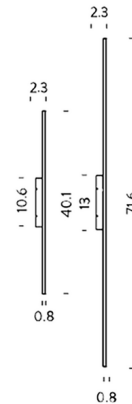

Specifications

COLOR Opal
BODY FINISH White
WATTAGE 19W
DIMMER Not Dimmable
DIMENSIONS 40.1"W x 0.8"H x 2.3"D
INTEGRATED LED MODULE 1 x LED/19W/120V LED
COUNTRY OF ORIGIN Italy

Technical Information

COLOR RENDERING 85 CRI
LAMP COLOR 2700K
LUMENS/WATT 59.21
LUMINOUS FLUX 1125 lumens

Shown in white / opal

CLICK TO VIEW PRODUCT

Notes: