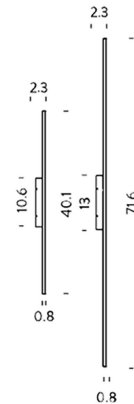

Specifications

COLOR Opal
BODY FINISH White
WATTAGE 19W
DIMMER Not Dimmable
DIMENSIONS 40.1"W x 0.8"H x 2.3"D
INTEGRATED LED MODULE 1 x LED/19W/120V LED
COUNTRY OF ORIGIN Italy

Technical Information

COLOR RENDERING 85 CRI
LAMP COLOR 2700K
LUMENS/WATT 59.21
LUMINOUS FLUX 1125 lumens

Shown in white / opal

CLICK TO VIEW PRODUCT

Notes: