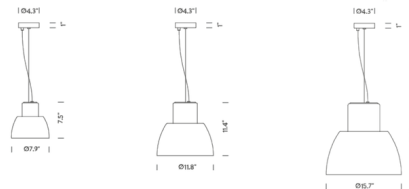

Specifications

COLOR Ocean Blue
BODY FINISH White
WATTAGE 17W
DIMMER Standard 120V
DIMENSIONS 7.9"W x 7.5"H
BULB NOT INCLUDED 1 x A19/Medium (E26)/17W/120V LED
COUNTRY OF ORIGIN Italy

Technical Information

PRODUCT DIMENSIONS Cable Length: 98.42"

Shown in white / ocean blue

CLICK TO VIEW PRODUCT

Notes: