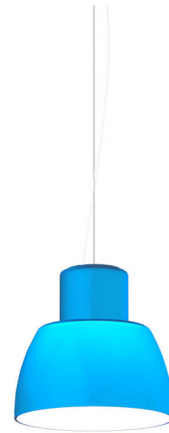

Lightology

lightology.com
866-954-4489
07-07-26

Project: _____

Company: _____

Location: _____ Fixture Type: _____

SPEC #: **NIL1450697**

Approved On: _____ Approved By: _____

Lorosae Pendant By Nemo

Description

For his solo exhibition at the Basilica Palladiana in Vincena, Alvaro Siza designed Lorosae. A timeless design from 1999 featuring translucent glass in a variety of colors, while the white inner diffuser preserves the natural color of the light.

Specifications

COLOR Ocean Blue
BODY FINISH White
WATTAGE 17W
DIMMER Standard 120V
DIMENSIONS 7.9"W x 7.5"H
BULB NOT INCLUDED 1 x A19/Medium (E26)/17W/120V LED
COUNTRY OF ORIGIN Italy

Technical Information

PRODUCT DIMENSIONS Cable Length: 98.42"

Shown in white / ocean blue

CLICK TO VIEW PRODUCT

Notes: