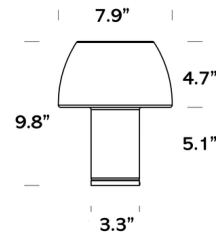

CLICK TO VIEW PRODUCT

Notes: