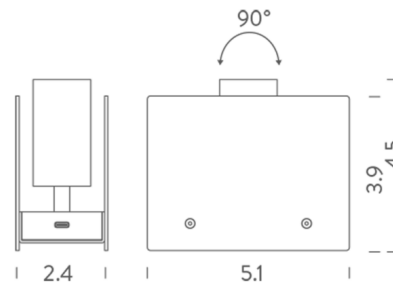

CLICK TO VIEW PRODUCT

Notes: