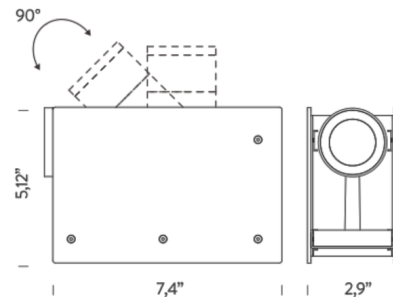

CLICK TO VIEW PRODUCT

Notes: