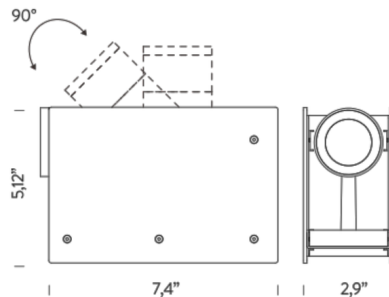

CLICK TO VIEW PRODUCT

Notes: