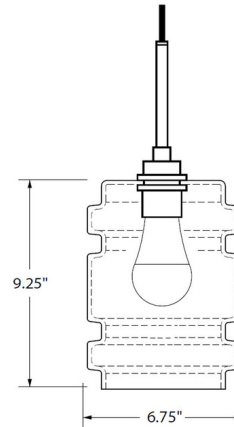

Specifications

COLOR Opalia
BODY FINISH Polished Nickel
WATTAGE 5W
DIMMER Standard 120V
DIMENSIONS 6.75"W x 9.25"H
BULB NOT INCLUDED 1x A19/Medium (E26)/5W/120V LED
COUNTRY OF ORIGIN United States

Technical Information

PRODUCT DIMENSIONS Adjustable Cable Length: 48"

Shown in polished nickel / opalia

CLICK TO VIEW PRODUCT

Notes: