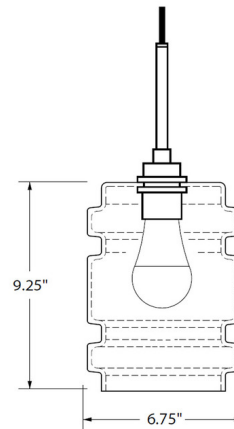

Specifications

COLOR Opalia
BODY FINISH Polished Nickel
WATTAGE 5W
DIMMER Standard 120V
DIMENSIONS 6.75"W x 9.25"H
BULB NOT INCLUDED 1x A19/Medium (E26)/5W/120V LED
COUNTRY OF ORIGIN United States

Technical Information

PRODUCT DIMENSIONS Adjustable Cable Length: 48"

Shown in polished nickel / opalia

CLICK TO VIEW PRODUCT

Notes: