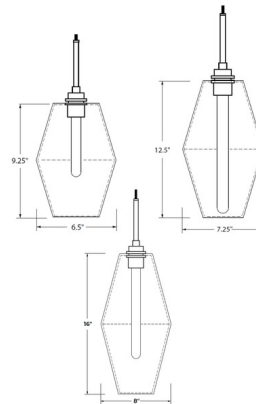

Specifications

COLOR Grey
BODY FINISH Graphite
WATTAGE 5.5W
DIMMER Standard 120V
DIMENSIONS 6.5"W x 9.25"H
BULB INCLUDED 1 x T10/Medium (E26)/5.5W/120V LED
COUNTRY OF ORIGIN United States

Technical Information

PRODUCT DIMENSIONS Adjustable Cord Length: 48"
COLOR RENDERING 90 CRI
LAMP COLOR 2200K
LUMENS/WATT 63.64
LUMINOUS FLUX 350 lumens

Shown in graphite / grey

CLICK TO VIEW PRODUCT

Notes: