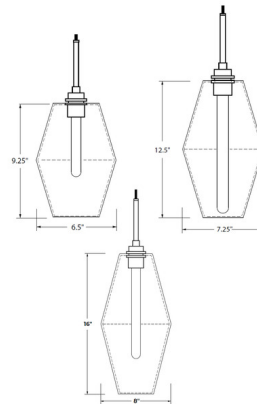

Specifications

COLOR Grey
BODY FINISH Graphite
WATTAGE 5.5W
DIMMER Standard 120V
DIMENSIONS 6.5"W x 9.25"H
BULB INCLUDED 1 x T10/Medium (E26)/5.5W/120V LED
COUNTRY OF ORIGIN United States

Technical Information

PRODUCT DIMENSIONS Adjustable Cord Length: 48"
COLOR RENDERING 90 CRI
LAMP COLOR 2200K
LUMENS/WATT 63.64
LUMINOUS FLUX 350 lumens

Shown in graphite / grey

CLICK TO VIEW PRODUCT

Notes: