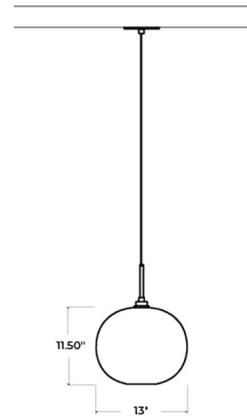

Specifications

COLOR Sapphire
BODY FINISH Polished Nickel
WATTAGE 5.3W
DIMMER Standard 120V
DIMENSIONS 13"W x 11.5"H
BULB INCLUDED 1 x G30/Medium (E26)/5.3W/120V LED
COUNTRY OF ORIGIN United States

Technical Information

PRODUCT DIMENSIONS Adjustable Cord Length: 48"
COLOR RENDERING 90 CRI
LAMP COLOR 2200K
LUMENS/WATT 66.04
LUMINOUS FLUX 350 lumens

Shown in polished nickel / sapphire

CLICK TO VIEW PRODUCT

Notes: