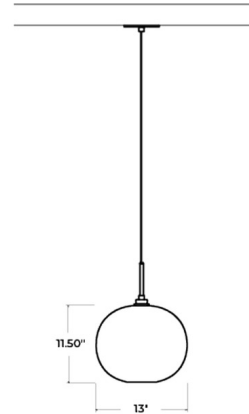

Specifications

COLOR Sapphire
BODY FINISH Polished Nickel
WATTAGE 5.3W
DIMMER Standard 120V
DIMENSIONS 13"W x 11.5"H
BULB INCLUDED 1 x G30/Medium (E26)/5.3W/120V LED
COUNTRY OF ORIGIN United States

Technical Information

PRODUCT DIMENSIONS Adjustable Cord Length: 48"
COLOR RENDERING 90 CRI
LAMP COLOR 2200K
LUMENS/WATT 66.04
LUMINOUS FLUX 350 lumens

Shown in polished nickel / sapphire

CLICK TO VIEW PRODUCT

Notes: