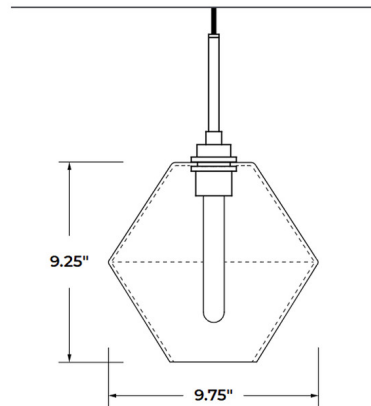

Specifications

COLOR Grey
BODY FINISH Polished Nickel
WATTAGE 5.5W
DIMMER Standard 120V
DIMENSIONS 9.75"W x 9.25"H
BULB INCLUDED 1 x T10/Medium (E26)/5.5W/120V LED
COUNTRY OF ORIGIN United States

Technical Information

PRODUCT DIMENSIONS Adjustable Cord Length: 48"
COLOR RENDERING 90 CRI
LAMP COLOR 2200K
LUMENS/WATT 63.64
LUMINOUS FLUX 350 lumens

Shown in polished nickel / grey

CLICK TO VIEW PRODUCT

Notes: