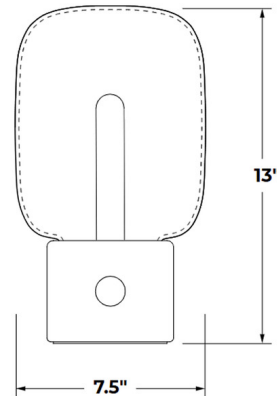

By Niche

Description

The Arca Tall Ionic Table Lamp adds a clean sophistication to your interior space. Its circular marble base pairs seamlessly with the sleek lines and soft edges of hand-blown glass, creating a warm, ambient glow that casts rich, inviting shadows throughout your room. Dimmer switch is located on the base.

Shown in black marble / crystal optique

Specifications

COLOR	Crystal Optique
BODY FINISH	Black Marble
WATTAGE	5.5W
DIMMER	Included
DIMENSIONS	7.5"W x 13"H
BULB NOT INCLUDED	1 x T10/Medium (E26)/5.5W/120V LED
COUNTRY OF ORIGIN	United States

Technical Information

PRODUCT DIMENSIONS	Cord: 51"
COLOR RENDERING	90 CRI
LAMP COLOR	2200K
LUMENS/WATT	63.64
LUMINOUS FLUX	350 lumens

CLICK TO VIEW PRODUCT

Notes: