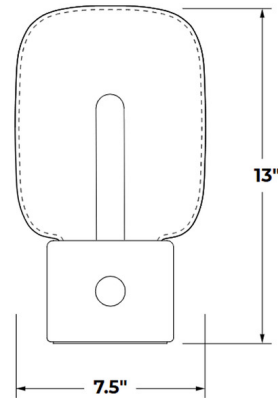

By Niche

Description

The Arca Tall Ionic Table Lamp adds a clean sophistication to your interior space. Its circular marble base pairs seamlessly with the sleek lines and soft edges of hand-blown glass, creating a warm, ambient glow that casts rich, inviting shadows throughout your room. Dimmer switch is located on the base.

Shown in black marble / crystal optique

Specifications

COLOR	Crystal Optique
BODY FINISH	Black Marble
WATTAGE	5.5W
DIMMER	Included
DIMENSIONS	7.5"W x 13"H
BULB NOT INCLUDED	1 x T10/Medium (E26)/5.5W/120V LED
COUNTRY OF ORIGIN	United States

Technical Information

PRODUCT DIMENSIONS	Cord: 51"
COLOR RENDERING	.90 CRI
LAMP COLOR	2200K
LUMENS/WATT	63.64
LUMINOUS FLUX	350 lumens

CLICK TO VIEW PRODUCT

Notes: