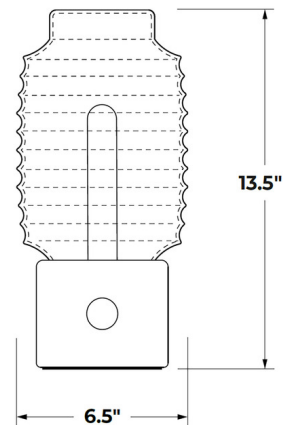

Shown in black marble / opaline

Specifications

COLOR	Opaline
BODY FINISH	Black Marble
WATTAGE	5.5W
DIMMER	Included
DIMENSIONS	6.5"W x 13.5"H
BULB INCLUDED	1 x T10/Medium (E26)/5.5W/120V LED
COUNTRY OF ORIGIN	United States

Technical Information

PRODUCT DIMENSIONS	Cord: 51"
COLOR RENDERING	90 CRI
LAMP COLOR	2200K
LUMENS/WATT	63.64
LUMINOUS FLUX	350 lumens

CLICK TO VIEW PRODUCT

Notes: