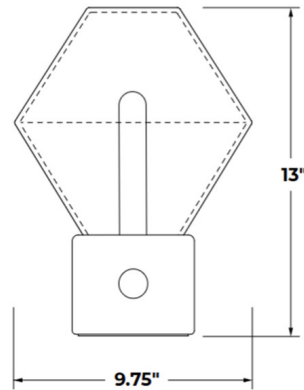

### Specifications

COLOR	Grey Optique
BODY FINISH	Black Marble
WATTAGE	5.5W
DIMMER	Included
DIMENSIONS	9.75"W x 13"H
BULB INCLUDED	1 x T10/Medium (E26)/5.5W/120V LED
COUNTRY OF ORIGIN	United States

### Technical Information

PRODUCT DIMENSIONS	Cord: 51"
COLOR RENDERING	.90 CRI
LAMP COLOR	2200K
LUMENS/WATT	63.64
LUMINOUS FLUX	350 lumens

CLICK TO VIEW PRODUCT

Notes: