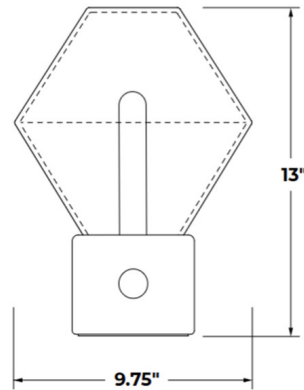

Shown in black marble / grey optique

Specifications

COLOR	Grey Optique
BODY FINISH	Black Marble
WATTAGE	5.5W
DIMMER	Included
DIMENSIONS	9.75"W x 13"H
BULB INCLUDED	1 x T10/Medium (E26)/5.5W/120V LED
COUNTRY OF ORIGIN	United States

Technical Information

PRODUCT DIMENSIONS	Cord: 51"
COLOR RENDERING	90 CRI
LAMP COLOR	2200K
LUMENS/WATT	63.64
LUMINOUS FLUX	350 lumens

CLICK TO VIEW PRODUCT

Notes: