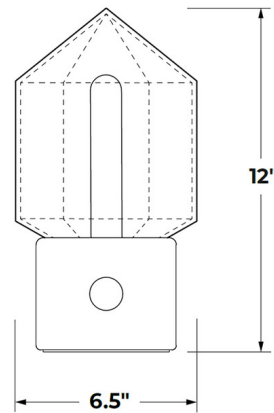

Specifications

COLOR Grey
BODY FINISH Black Marble
WATTAGE 5.5W
DIMMER Included
DIMENSIONS 6.5"W x 12"H
BULB INCLUDED 1 x T10/Medium (E26)/5.5W/120V LED
COUNTRY OF ORIGIN United States

Technical Information

PRODUCT DIMENSIONS Cord: 51"
COLOR RENDERING 90 CRI
LAMP COLOR 2200K
LUMENS/WATT 63.64
LUMINOUS FLUX 350 lumens

Shown in black marble / grey

CLICK TO VIEW PRODUCT

Notes: