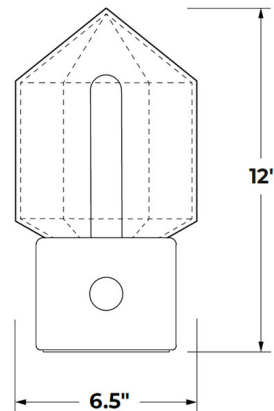

Specifications

COLOR Grey
BODY FINISH Black Marble
WATTAGE 5.5W
DIMMER Included
DIMENSIONS 6.5"W x 12"H
BULB INCLUDED 1 x T10/Medium (E26)/5.5W/120V LED
COUNTRY OF ORIGIN United States

Technical Information

PRODUCT DIMENSIONS Cord: 51"
COLOR RENDERING 90 CRI
LAMP COLOR 2200K
LUMENS/WATT 63.64
LUMINOUS FLUX 350 lumens

Shown in black marble / grey

CLICK TO VIEW PRODUCT

Notes: