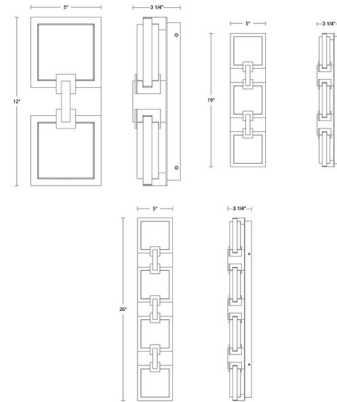

CLICK TO VIEW PRODUCT

Notes: