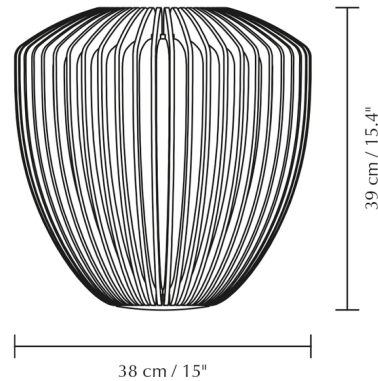

Description

The Clava Pendant will stand out as a sculptural piece in any space, featuring a round shade constructed of narrow wooden slats. Each slat is constructed from laser cut ash and oak veneer and is precisely arranged around the piece with expert craftsmanship. Light passing through the slats creates a dazzling display of light and shadow.

Shown in black / natural oak

Specifications

COLOR	Natural Oak
BODY FINISH	Black
WATTAGE	15W
DIMMER	Standard 120V
DIMENSIONS	15"W x 15.4"H
BULB NOT INCLUDED	1 x G40/Medium (E26)/15W/120V LED
COUNTRY OF ORIGIN	China