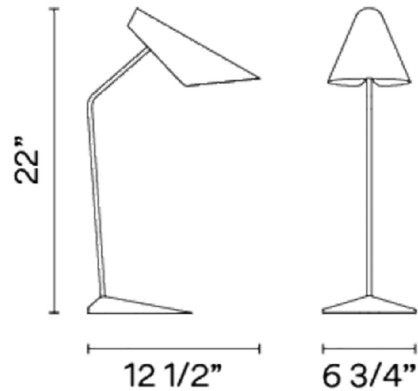

Shown in black grey

CLICK TO VIEW PRODUCT

Notes: