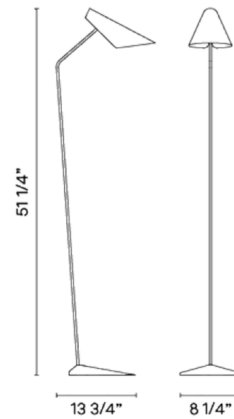

CLICK TO VIEW PRODUCT

Notes: