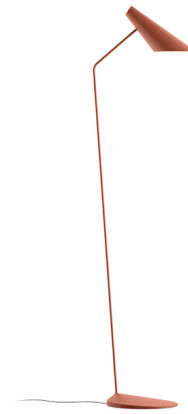

Lightology

lightology.com
866-954-4489
04-22-26

Project: _____

Company: _____

Location: _____ Fixture Type: _____

SPEC #: **VIB1451462**

Approved On: _____ Approved By: _____

I.Cono Floor Lamp By Vibia

Description

The I.Cono Floor Lamp features smooth surfaces and a refined silhouette which conceal mechanisms to rotate the base and shade precisely where light is needed. This functionality makes I.Cono a perfect fit next to a desk or chair for reading or working. Dimmer switch on cord.

Specifications

COLOR	N/A
BODY FINISH	Terra Red
WATTAGE	6.5W
DIMMER	Included
DIMENSIONS	13.75"W x 50.75"H x 8.25"D
INTEGRATED LED MODULE	1 x LED/6.5W/120V LED
COUNTRY OF ORIGIN	Spain

Technical Information

COLOR RENDERING	90 CRI
LAMP COLOR	2700K
LUMENS/WATT	114.62
LUMINOUS FLUX	745 lumens

Shown in terra red