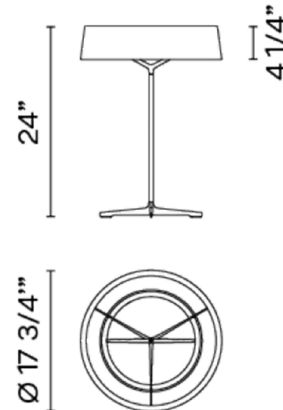

CLICK TO VIEW PRODUCT

Notes: