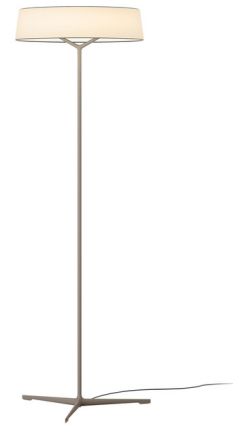

Lightology

lightology.com
866-954-4489
04-16-26

Project: _____

Company: _____

Location: _____ Fixture Type: _____

SPEC #: **VIB1451467**

Approved On: _____ Approved By: _____

Dama Floor Lamp By Vibia

Description

The Dama Floor Lamp offers a streamlined, modern take on the classic floor lamp design. The paper shade is supported by a sleek aluminum frame for an ethereal look that will elevate any interior. Dama's sophisticated silhouette complements both modern and traditional interiors alike. Dimmer switch located on cord.

Specifications

COLOR	Off White
BODY FINISH	Beige
WATTAGE	16.2W
DIMMER	Included
DIMENSIONS	19.5"W x 55"H x 17.75"D
INTEGRATED LED MODULE	1 x LED/16.2W/120V LED
COUNTRY OF ORIGIN	Spain

Technical Information

COLOR RENDERING	90 CRI
LAMP COLOR	2700K
LUMENS/WATT	83.33
LUMINOUS FLUX	1350 lumens

Shown in beige / off white