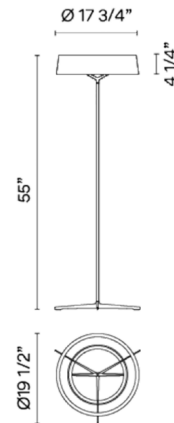

CLICK TO VIEW PRODUCT

Notes: