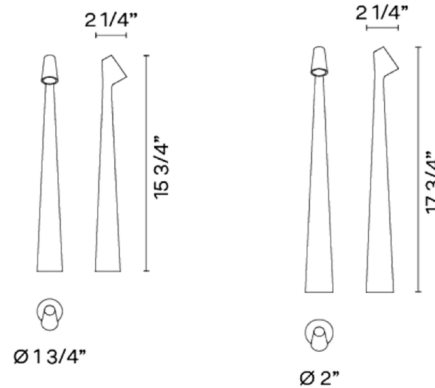

Lightology

lightology.com
866-954-4489
04-16-26

Project: _____

Company: _____

Location: _____ Fixture Type: _____

SPEC #: **VIB1451475**

Approved On: _____ Approved By: _____

Africa Portable Table Lamp

By Vibia

Description

The Africa Portable Table Lamp offers the combination of an alluring form and practical functionality that will enhance any interior. Africa's matte-lacquered aluminum base rises neatly to the small lamp head of its conical silhouette. The lamp houses a built-in LED light source with a rechargeable battery, allowing it to be easily moved to wherever its light is needed most. The lamp's brightness can be set to 100/66/33% with the touch of a button on the lamp's head. Includes contact charging base.

Specifications

COLOR . . . . . N/A
BODY FINISH . . . . . Terra Red
WATTAGE 4.5W
DIMMER . . . . . Included
DIMENSIONS . . . . . 2.25"W x 15.5"H x 1.75"D
INTEGRATED LED MODULE . . . . . 1 x LED/4.5W/120V LED
COUNTRY OF ORIGIN . . . . . Spain

Technical Information

COLOR RENDERING . . . . . 90 CRI
LAMP COLOR 2700K
LUMENS/WATT 108.44
LUMINOUS FLUX . . . . . 488 lumens

Shown in terra red

CLICK TO VIEW PRODUCT

Notes: