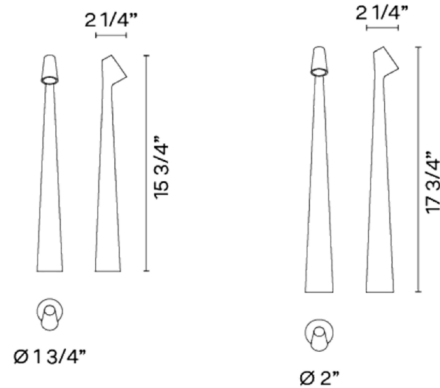

Lightology

lightology.com
866-954-4489
06-03-26

Project: _____
Company: _____
Location: _____ Fixture Type: _____
SPEC #: **VIB1451475**
Approved On: _____ Approved By: _____

Africa Portable Table Lamp By Vibia

Description

The Africa Portable Table Lamp offers the combination of an alluring form and practical functionality that will enhance any interior. Africa's matte-lacquered aluminum base rises neatly to the small lamp head of its conical silhouette. The lamp houses a built-in LED light source with a rechargeable battery, allowing it to be easily moved to wherever its light is needed most. The lamp's brightness can be set to 100/66/33% with the touch of a button on the lamp's head. Includes contact charging base.

Specifications

COLOR	N/A
BODY FINISH	Terra Red
WATTAGE	4.5W
DIMMER	Included
DIMENSIONS	2.25"W x 15.5"H x 1.75"D
INTEGRATED LED MODULE	1 x LED/4.5W/120V LED
COUNTRY OF ORIGIN	Spain

Technical Information

COLOR RENDERING	90 CRI
LAMP COLOR	2700K
LUMENS/WATT	108.44
LUMINOUS FLUX	488 lumens

Shown in terra red

CLICK TO VIEW PRODUCT

Notes: