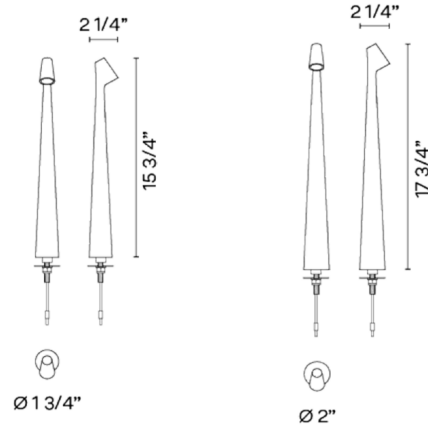

Shown in brown