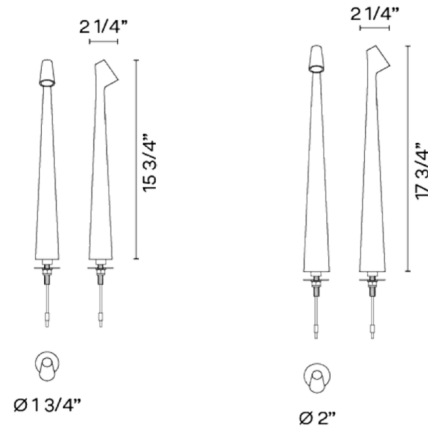

Shown in brown