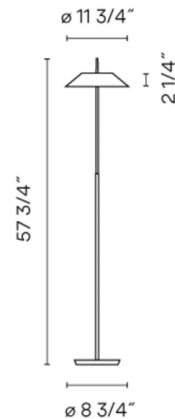

CLICK TO VIEW PRODUCT

Notes: