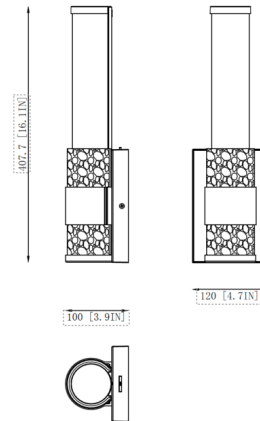

CLICK TO VIEW PRODUCT

Notes: