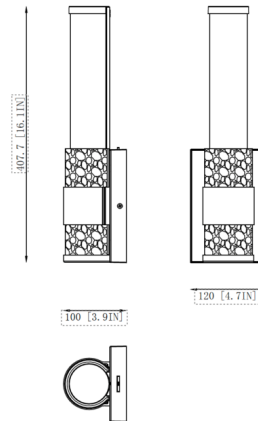

CLICK TO VIEW PRODUCT

Notes: