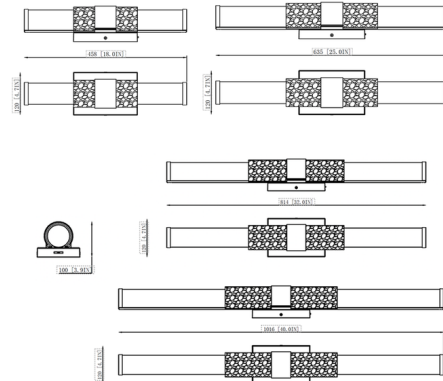

Lightology

lightology.com
866-954-4489
07-06-26

Project: _____
Company: _____
Location: _____ Fixture Type: _____
SPEC #: **ZLT1451507**
Approved On: _____ Approved By: _____

Egon Bathroom Vanity Light By Z-Lite

Description

Bring refined sparkle to your space with the Egon Bathroom Vanity Light. This sculptural cylinder is wrapped in wavy glass at the center, turning an everyday fixture into a show-stopping accent. When illuminated, the glass glows like soft moonlight, while still proving ample lighting. Install horizontally or vertically.

Specifications

COLOR . . . . . Matte Opal
BODY FINISH . . . . . Chrome
WATTAGE 40W
DIMMER . . . . . Low Voltage Electronic
DIMENSIONS . . . . . 40"W x 4.75"H x 4"D
INTEGRATED LED MODULE . . . . . 1 x LED/40W/120V LED

Technical Information

COLOR RENDERING . . . . . 90 CRI
LAMP COLOR . . . . . CCT Select
LUMENS/WATT 52.93
LUMINOUS FLUX . . . . . 2117 lumens

Shown in chrome / matte opal

CLICK TO VIEW PRODUCT

Notes: