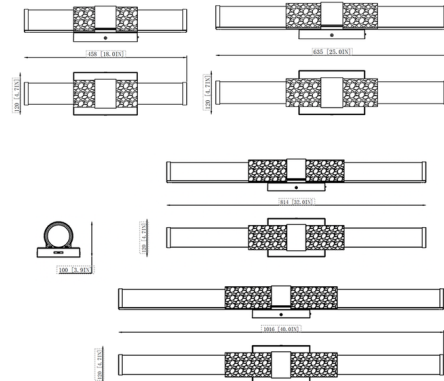

Lightology

lightology.com
866-954-4489
04-24-26

Project: _____
Company: _____
Location: _____ Fixture Type: _____
SPEC #: **ZLT1451507**
Approved On: _____ Approved By: _____

Egon Bathroom Vanity Light By Z-Lite

Description

Bring refined sparkle to your space with the Egon Bathroom Vanity Light. This sculptural cylinder is wrapped in wavy glass at the center, turning an everyday fixture into a show-stopping accent. When illuminated, the glass glows like soft moonlight, while still proving ample lighting. Install horizontally or vertically.

Specifications

COLOR . . . . . Matte Opal
BODY FINISH . . . . . Chrome
WATTAGE 40W
DIMMER . . . . . Low Voltage Electronic
DIMENSIONS . . . . . 40"W x 4.75"H x 4"D
INTEGRATED LED MODULE . . . . . 1 x LED/40W/120V LED

Technical Information

COLOR RENDERING . . . . . 90 CRI
LAMP COLOR . . . . . CCT Select
LUMENS/WATT 52.93
LUMINOUS FLUX . . . . . 2117 lumens

Shown in chrome / matte opal

CLICK TO VIEW PRODUCT

Notes: