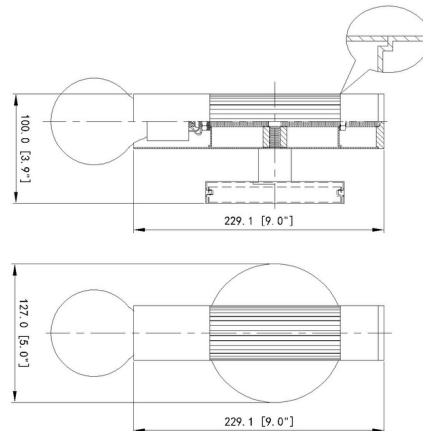

### Description

Sleek and precise, the Stari Wall Light is a minimalist design that provides a soft glow for any space. The metal cylinder features vertical grooves for added texture, highlighting the simple bulbs. Perfect for a powder room or hallway. Install with bulb facing up or down.

### Specifications

|                   |                                  |
|-------------------|----------------------------------|
| COLOR             | N/A                              |
| BODY FINISH       | Modern Gold                      |
| WATTAGE           | 9W                               |
| DIMMER            | Standard 120V                    |
| DIMENSIONS        | 5"W x 9"H x 4"D                  |
| BULB NOT INCLUDED | 1 x G25/Medium (E26)/9W/120V LED |