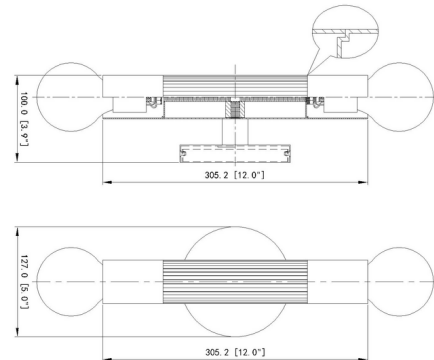

Description

Sleek and precise, the Stari Double Wall Light is a minimalist design that provides a soft glow for any space. The metal cylinder features vertical grooves for added texture, highlighting the simple bulbs. Perfect for a powder room or hallway.

Shown in brushed nickel

Specifications

COLOR	N/A
BODY FINISH	Brushed Nickel
WATTAGE	18W
DIMMER	Standard 120V
DIMENSIONS	5"W x 12"H x 4"D
BULB NOT INCLUDED	2 x G25/Medium (E26)/9W/120V LED

CLICK TO VIEW PRODUCT