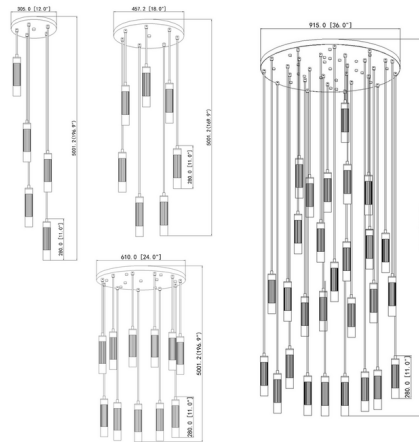

## Stari Round Multi-Light Chandelier By Z-Lite

### Description

Sleek and precise, the Stari Round Multi-Light Chandelier is a minimalist design that provides a layered glow for any space. The metal cylinders feature vertical grooves for added texture, highlighting the simple bulbs. Perfect for an entry or dining room.

### Specifications

COLOR	N/A
BODY FINISH	Modern Gold
WATTAGE	99W
DIMMER	Standard 120V
DIMENSIONS	24"W x 11"H
BULB NOT INCLUDED	11 x G25/Medium (E26)/9W/120V LED

### Technical Information

PRODUCT DIMENSIONS	Cord: 180"
--------------------	------------

CLICK TO VIEW PRODUCT

Notes: