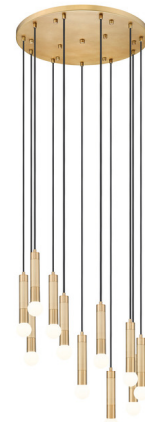

# Lightology

lightology.com  
866-954-4489  
05-25-26

Project: \_\_\_\_\_

Company: \_\_\_\_\_

Location: \_\_\_\_\_ Fixture Type: \_\_\_\_\_

SPEC #: **ZLT1451518**

Approved On: \_\_\_\_\_ Approved By: \_\_\_\_\_

## Stari Round Multi-Light Chandelier By Z-Lite

### Description

Sleek and precise, the Stari Round Multi-Light Chandelier is a minimalist design that provides a layered glow for any space. The metal cylinders feature vertical grooves for added texture, highlighting the simple bulbs. Perfect for an entry or dining room.

### Specifications

COLOR	N/A
BODY FINISH	Modern Gold
WATTAGE	99W
DIMMER	Standard 120V
DIMENSIONS	24"W x 11"H
BULB NOT INCLUDED	11 x G25/Medium (E26)/9W/120V LED