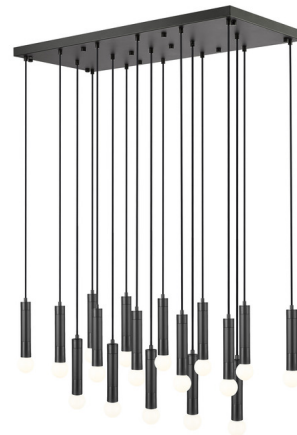

## Stari Triple Linear Multi-Light Chandelier By Z-Lite

### Description

Sleek and precise, the Stari Triple Linear Multi-Light Chandelier is a minimalist design that provides a layered glow for any space. The metal cylinders feature vertical grooves for added texture, highlighting the simple bulbs. Perfect for an entry or dining room.

Shown in matte black

### Specifications

COLOR	N/A
BODY FINISH	Matte Black
WATTAGE	153W
DIMMER	Standard 120V
DIMENSIONS	42\"L x 18\"W x 11\"H
BULB NOT INCLUDED	17 x G25/Medium (E26)/9W/120V LED

CLICK TO VIEW PRODUCT

Notes: