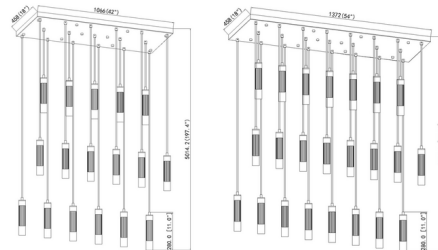

### Specifications

COLOR	N/A
BODY FINISH	Matte Black
WATTAGE	153W
DIMMER	Standard 120V
DIMENSIONS	42\"L x 18\"W x 11\"H
BULB NOT INCLUDED	17 x G25/Medium (E26)/9W/120V LED

CLICK TO VIEW PRODUCT

Notes: