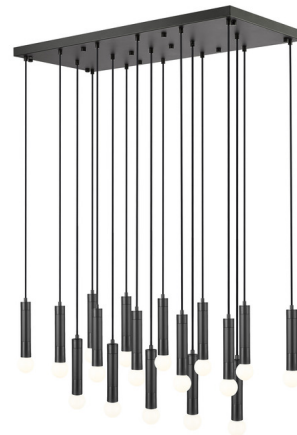

Lightology

lightology.com
866-954-4489
06-29-26

Project: _____

Company: _____

Location: _____ Fixture Type: _____

SPEC #: **ZLT1451520**

Approved On: _____ Approved By: _____

Stari Triple Linear Multi-Light Chandelier By Z-Lite

Description

Sleek and precise, the Stari Triple Linear Multi-Light Chandelier is a minimalist design that provides a layered glow for any space. The metal cylinders feature vertical grooves for added texture, highlighting the simple bulbs. Perfect for an entry or dining room.

Shown in matte black

Specifications

COLOR	N/A
BODY FINISH	Matte Black
WATTAGE	153W
DIMMER	Standard 120V
DIMENSIONS	42"L x 18"W x 11"H
BULB NOT INCLUDED	17 x G25/Medium (E26)/9W/120V LED

CLICK TO VIEW PRODUCT