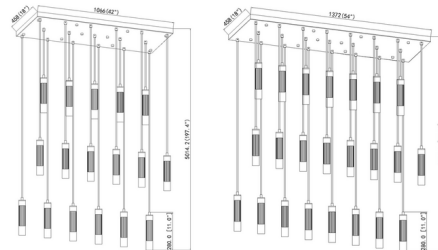

Specifications

COLOR	N/A
BODY FINISH	Matte Black
WATTAGE	153W
DIMMER	Standard 120V
DIMENSIONS	42\"L x 18\"W x 11\"H
BULB NOT INCLUDED	17 x G25/Medium (E26)/9W/120V LED

CLICK TO VIEW PRODUCT

Notes: