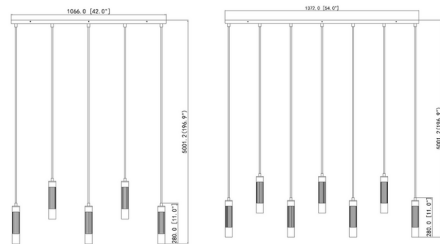

Description

Sleek and precise, the Stari Linear Multi-Light Chandelier is a minimalist design that provides a layered glow for any space. The metal cylinders feature vertical grooves for added texture, highlighting the simple bulbs. Perfect for a kitchen or dining room.

Shown in brushed nickel

Specifications

COLOR N/A
BODY FINISH Brushed Nickel
WATTAGE 63W
DIMMER Standard 120V
DIMENSIONS 54"L x 4.75"W x 11"H
BULB NOT INCLUDED 7 x G25/Medium (E26)/9W/120V LED

Technical Information

PRODUCT DIMENSIONS Cord: 180"

CLICK TO VIEW PRODUCT

Notes: