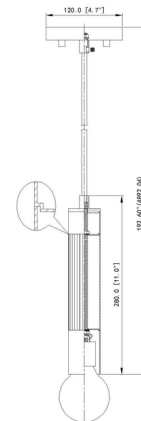

CLICK TO VIEW PRODUCT

Notes: