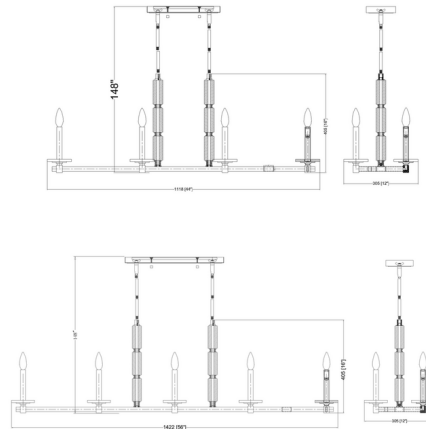

### Specifications

COLOR . . . . . Alabaster  
BODY FINISH . . . . . Matte Black  
WATTAGE . . . . . 90W  
DIMMER . . . . . Standard 120V  
DIMENSIONS . . . . . 56"L x 12"W x 16"H  
BULB NOT INCLUDED . . . . . 10 x B10/Candelabra (E12)/9W/120V LED

### Technical Information

PRODUCT DIMENSIONS . . . . . Downrods: 8x24", 4x12", 2x6"

Shown in matte black / alabaster

CLICK TO VIEW PRODUCT

Notes: