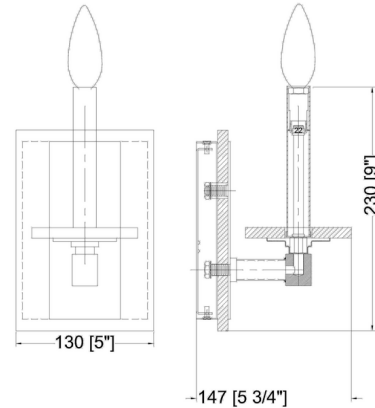

Shown in matte black / alabaster

Specifications

COLOR	Alabaster
BODY FINISH	Matte Black
WATTAGE	9W
DIMMER	Standard 120V
DIMENSIONS	5"W x 9"H x 5.75"D
BULB NOT INCLUDED	1 x B10/Candelabra (E12)/9W/120V LED