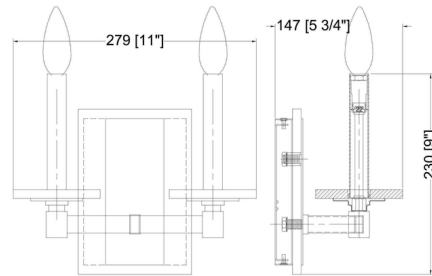

### Specifications

COLOR	Alabaster
BODY FINISH	Modern Gold
WATTAGE	18W
DIMMER	Standard 120V
DIMENSIONS	11"W x 9"H x 5.75"D
BULB NOT INCLUDED	2 x B10/Candelabra (E12)/9W/120V LED

CLICK TO VIEW PRODUCT

Notes: