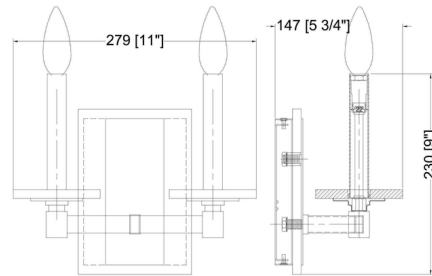

Specifications

COLOR	Alabaster
BODY FINISH	Modern Gold
WATTAGE	18W
DIMMER	Standard 120V
DIMENSIONS	11"W x 9"H x 5.75"D
BULB NOT INCLUDED	2 x B10/Candelabra (E12)/9W/120V LED

CLICK TO VIEW PRODUCT

Notes: