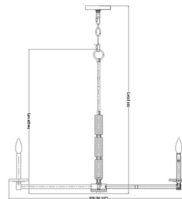

Shown in modern gold / alabaster

Specifications

COLOR Alabaster
BODY FINISH Modern Gold
WATTAGE 45W
DIMMER Standard 120V
DIMENSIONS 18"W x 20.5"H
BULB NOT INCLUDED 5 x B10/Candelabra (E12)/9W/120V LED

Technical Information

PRODUCT DIMENSIONS Chain Length: 72"

CLICK TO VIEW PRODUCT

Notes: