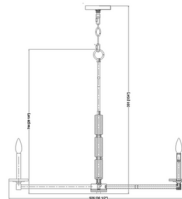

CLICK TO VIEW PRODUCT

Notes: