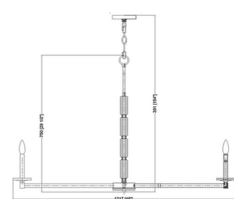

Shown in modern gold / alabaster

Specifications

COLOR Alabaster
BODY FINISH Modern Gold
WATTAGE 45W
DIMMER Standard 120V
DIMENSIONS 18"W x 20.5"H
BULB NOT INCLUDED 5 x B10/Candelabra (E12)/9W/120V LED

Technical Information

PRODUCT DIMENSIONS Chain Length: 72"

CLICK TO VIEW PRODUCT

Notes: