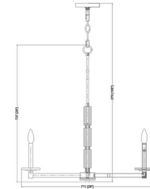

Shown in modern gold / alabaster

Specifications

COLOR Alabaster
BODY FINISH Modern Gold
WATTAGE 45W
DIMMER Standard 120V
DIMENSIONS 18"W x 20.5"H
BULB NOT INCLUDED 5 x B10/Candelabra (E12)/9W/120V LED

Technical Information

PRODUCT DIMENSIONS Chain Length: 72"

CLICK TO VIEW PRODUCT

Notes: