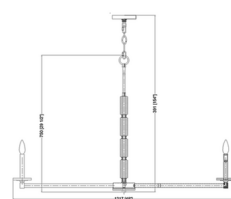

CLICK TO VIEW PRODUCT

Notes: