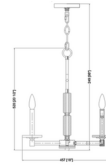

Shown in modern gold / alabaster

Specifications

COLOR Alabaster
BODY FINISH Modern Gold
WATTAGE 45W
DIMMER Standard 120V
DIMENSIONS 18"W x 20.5"H
BULB NOT INCLUDED 5 x B10/Candelabra (E12)/9W/120V LED

Technical Information

PRODUCT DIMENSIONS Chain Length: 72"

CLICK TO VIEW PRODUCT

Notes: