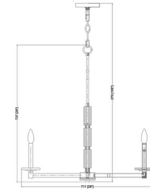

CLICK TO VIEW PRODUCT

Notes: