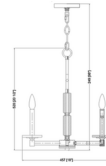

CLICK TO VIEW PRODUCT

Notes: