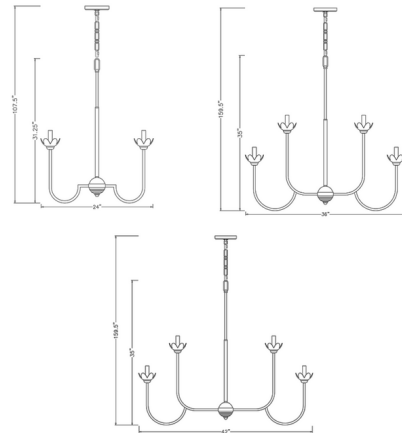

## Allistair Chandelier

By Z-Lite

### Description

Beautiful in any setting, the captivating Allistair Chandelier features long arms and charming flower petal caps. Perfect for a dining room or kitchen.

Shown in matte black / clear ribbed

### Specifications

COLOR . . . . . Clear Ribbed  
BODY FINISH . . . . . Matte Black  
WATTAGE . . . . . 90W  
DIMMER . . . . . Standard 120V  
DIMENSIONS . . . . . 42"W x 35"H  
BULB NOT INCLUDED . . . . . 10 x B10/Candelabra (E12)/9W/120V LED

### Technical Information

PRODUCT DIMENSIONS . . . . . Chain Length: 120"

CLICK TO VIEW PRODUCT

Notes: