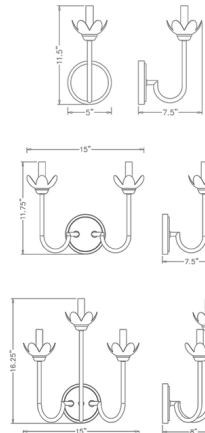

### Specifications

COLOR . . . . . Frost  
BODY FINISH . . . . . Polished Nickel  
WATTAGE . . . . . 27W  
DIMMER . . . . . Standard 120V  
DIMENSIONS . . . . . 15"W x 16.25"H x 8"D  
BULB NOT INCLUDED . . . . . 3 x B10/Candelabra (E12)/9W/120V LED