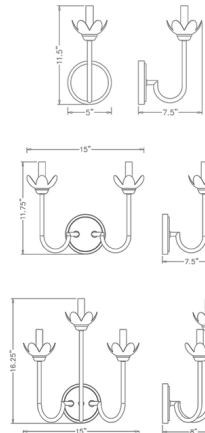

Shown in polished nickel / frost

Specifications

COLOR . . . . . Frost
BODY FINISH . . . . . Polished Nickel
WATTAGE 27W
DIMMER . . . . . Standard 120V
DIMENSIONS . . . . . 15"W x 16.25"H x 8"D
BULB NOT INCLUDED . . . . . 3 x B10/Candelabra (E12)/9W/120V LED

CLICK TO VIEW PRODUCT

Notes: