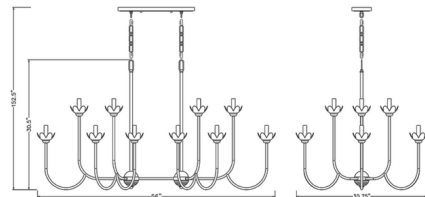

Description

Beautiful in any setting, the captivating Allistair Linear Chandelier features long arms and charming flower petal caps. Perfect for a dining room or kitchen.

Specifications

COLOR Clear Ribbed
BODY FINISH Matte Black
WATTAGE 108W
DIMMER Standard 120V
DIMENSIONS 42"L x 24.5"W x 30.5"H
BULB NOT INCLUDED 12 x B10/Candelabra (E12)/9W/120V LED

Technical Information

PRODUCT DIMENSIONS Chain Length: 120"

Shown in matte black / clear ribbed

CLICK TO VIEW PRODUCT

Notes: