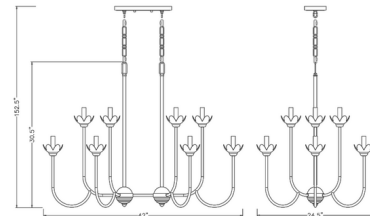

Description

Beautiful in any setting, the captivating Allistair Linear Chandelier features long arms and charming flower petal caps. Perfect for a dining room or kitchen.

Specifications

COLOR Clear Ribbed
BODY FINISH Matte Black
WATTAGE 108W
DIMMER Standard 120V
DIMENSIONS 42"L x 24.5"W x 30.5"H
BULB NOT INCLUDED 12 x B10/Candelabra (E12)/9W/120V LED

Technical Information

PRODUCT DIMENSIONS Chain Length: 120"

Shown in matte black / clear ribbed

CLICK TO VIEW PRODUCT

Notes: