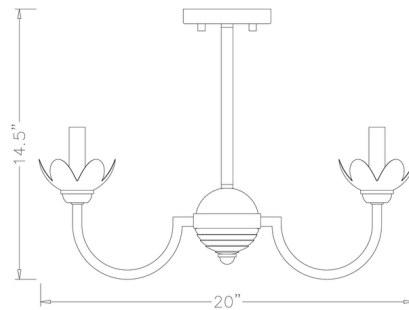

Lightology

lightology.com
866-954-4489
05-18-26

Project: _____

Company: _____

Location: _____ Fixture Type: _____

SPEC #: **ZLT1451592**

Approved On: _____ Approved By: _____

Allistair Semi Flush Ceiling Light By Z-Lite

Description

Beautiful in any setting, the captivating Allistair Semi Flush Ceiling Light features long arms and charming flower petal caps. Perfect for an entry or hallway.

Shown in modern gold / frost

Specifications

COLOR Frost
BODY FINISH Modern Gold
WATTAGE 36W
DIMMER Standard 120V
DIMENSIONS 20"W x 14.5"H
BULB NOT INCLUDED 4 x B10/Candelabra (E12)/9W/120V LED

CLICK TO VIEW PRODUCT

Notes: