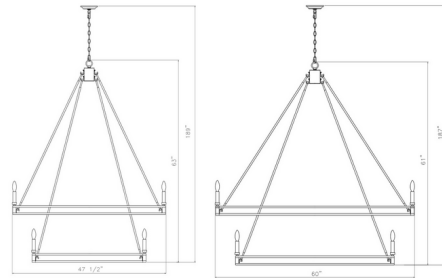

### Specifications

COLOR . . . . . N/A  
BODY FINISH . . . . . Brass  
WATTAGE . . . . . 140W  
DIMMER . . . . . Standard 120V  
DIMENSIONS . . . . . 60"W x 61"H  
BULB NOT INCLUDED . . . . . 28 x B11/Candelabra (E12)/5W/120V LED

### Technical Information

PRODUCT DIMENSIONS . . . . . Chain Length: 120"

CLICK TO VIEW PRODUCT

Notes: