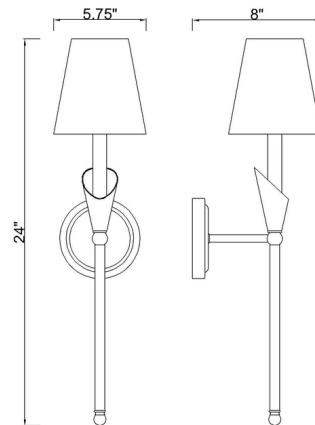

Shown in black / white