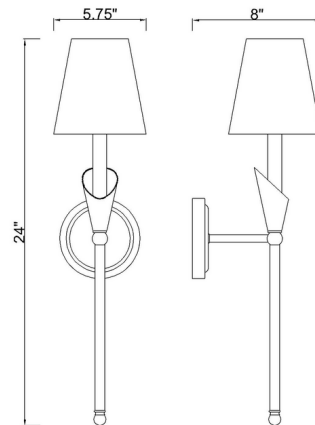

By Z-Lite

Description

Inspired by the serene beauty of a calla lily, the Claudelle Wall Light captures natural elegance in a single, sweeping form. Its slim arm extends beneath a white fabric shade, adding softness to its modern form. Perfect for a bedside, hallway, or reading nook, this sconce adds a timeless touch.

Specifications

COLOR White
BODY FINISH Black
WATTAGE 9W
DIMMER Standard 120V
DIMENSIONS 5.75"W x 24"H x 8"D
BULB NOT INCLUDED 1 x B10/Candelabra (E12)/9W/120V LED

Shown in black / white

CLICK TO VIEW PRODUCT